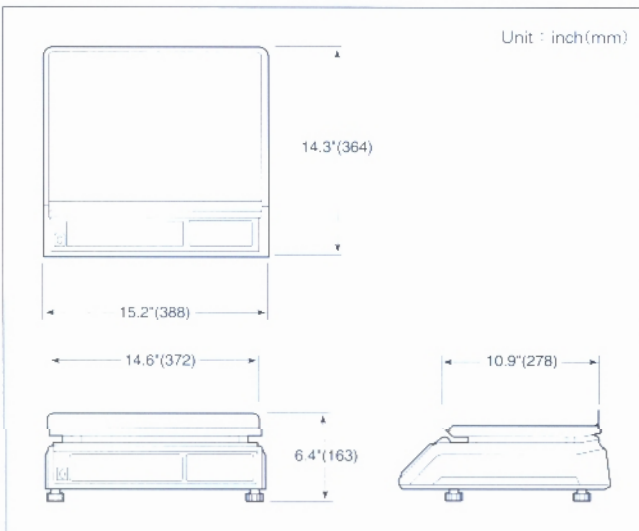

# SPACE 2000 Low Profile Price Computing Scale

## FEATURES

- Zero, Tare, Tare Save, and Pre Pack Keys
- VFD Displays
- Stainless Steel Platter
- 1/2 lb. and 1/4 lb. Keys, where allowed
- 999 Programmable Price Look Up's (PLU's)
- Auto Span Adjustment
- Auto Zero Tracking

## SPECIFICATIONS

Model	S-2000 30lb	S-2000 60lb
Weighing Capacity	30 × 0.01 lb	0-30 × 0.01 lb 30-60 × 0.02 lb
Display Digit	Total price / Weight / Unit price (6 / 5 / 6)	
Display Designators	Zero, Tare, Pre Pack, Tare Save	
Maximum Tare	- 30.00 lb / - 9.995 kg	
Power Source	AC 120 V, 60 Hz	
Power Consumption	Approx. 10 W	
Operating Temperature	- 10°C ~ +40°C (14°F ~ 104°F)	
Platter Size (inch / mm)	14.6(W) × 10.9(D) / 372(W) × 278(D)	
Dimensions (inch / mm)	15.3(W) × 14.3(D) × 6.4(H) / 388(W) × 364(D) × 163(H)	
Product Weight	17.1 lb / 7.8 kg	

## DIMENSIONS

Display On The Rear Side