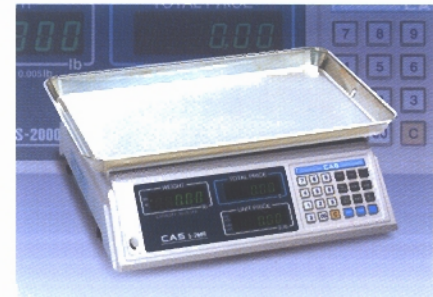

CAS USA Corporation

NJ OFFICE

99 Murry Hill Parkway
East Rutherford, NJ 07073
(201) 933-9002 Phone
(201) 933-9025 Fax
<http://www.cas-usa.com>

CA OFFICE

1265 N, Manassero st, Suite 310
Anaheim, CA 92807
(714) 693-1936 Phone
(714) 693-9213 Fax